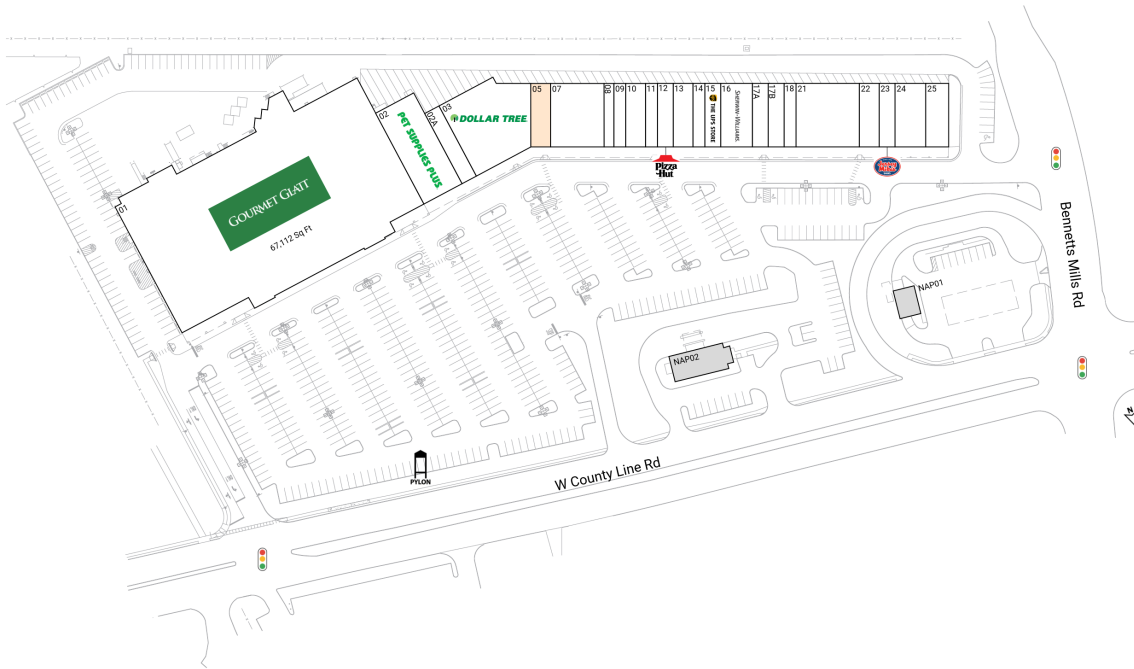

# Bennetts Mills Plaza

2275 West County Line Road, Route 526 | Jackson, NJ 08527

Ocean County New York-Newark-Jersey City, NY-NJ 127,230 Sq Ft

40.1274, -74.2737

## Available Spaces

05 2,000 Sq Ft [360°](#)

## Current Tenants Space size listed in square feet

01	Gourmet Glatt	67,112
02	Pet Supplies Plus	6,744
02A	Paragon Flooring	2,040
03	Dollar Tree	8,720
07	Encore Dental	5,400
08	Chicken & More	1,400
09	Hybrid Combat Karate	1,200
10	Cinco De Mayo Mexican Restaura	2,000
11	Crestwood Jewelers	1,200
12	Pizza Hut	1,600
13	Verizon	2,000
14	Jackson Nails	1,200
15	The UPS Store	1,600
16	Sherwin-Williams	3,200
17A	Realty ONE Group Showcase	1,600
17B	Moonstruck Salon	1,600
18	April Showers Florist	1,200
21	Spirits Unlimited	6,400
22	Chin Wong	2,000
23	Jersey Mike's	1,600
24	Say Cheez	3,081
25	County Line Veterinary Hospital	2,333
NAP01	Gas	0
NAP02	Bank	0

This site plan is for illustrative and information purposes only, showing the general layout of the shopping center; and is not a legal survey. Brixmor makes no representation or warranty that the shopping center is exactly as depicted as site conditions and tenant mix are subject to change over time.  
1853